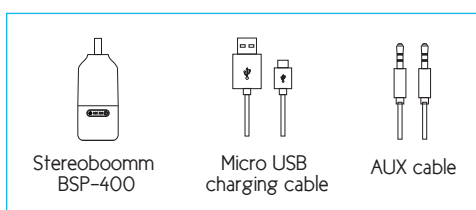

PACKAGE CONTENTS

Boomm™ out your music

ADDITIONAL INFO

EAN: 5414633067081

Certifications: